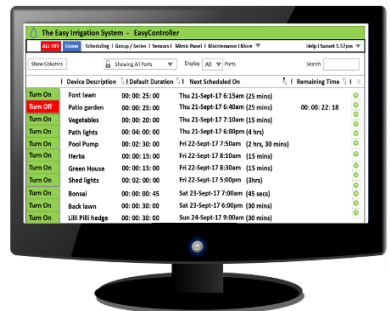

EASY IRRIGATION

CONTROL IRRIGATION, LIGHTING AND MORE

Invest in the best

Protect your garden and add value to your property with an Easy Irrigation Control System:-

- Smart, easy to use technology
- Multi-user remote control - compatible with most web connected devices
- One cable controls dozens of zones/areas
- Control irrigation, lighting, pool pumps and more
- Simple expansion

Call 02 9489 4118 for an obligation free quote.

Features & Benefits

- Control dozens of independent zones with one controller.
- One single cable for all zones.
- Simple to install - one cable means less digging and maintenance.
- Control irrigation, lighting and mains powered devices.
- Control all necessary pumps, purge and diverter valves.
- Unlimited expansion opportunities.
- Superior water management & calendar scheduling capabilities:
 - Unlimited number of schedules per day and in total
 - Durations can be set to days/hours/minutes/seconds.
 - On/Off times can use local sunrise/sunset/solar noon.
 - Set up a “Series” to turn on two or more areas one after the other.
 - Set up a “Group” to control several zones simultaneously.
 - “Wet & Wait” on/off cycling – allows water to soak in.
 - Be notified of “banned times” e.g. prohibited watering hours.

Most other systems are very limited, inadequate and clumsy to use. No other system has the features and benefits of the Easy Irrigation Control System. It's smart, user friendly technology allows you to control all of your landscaping needs with just one click.